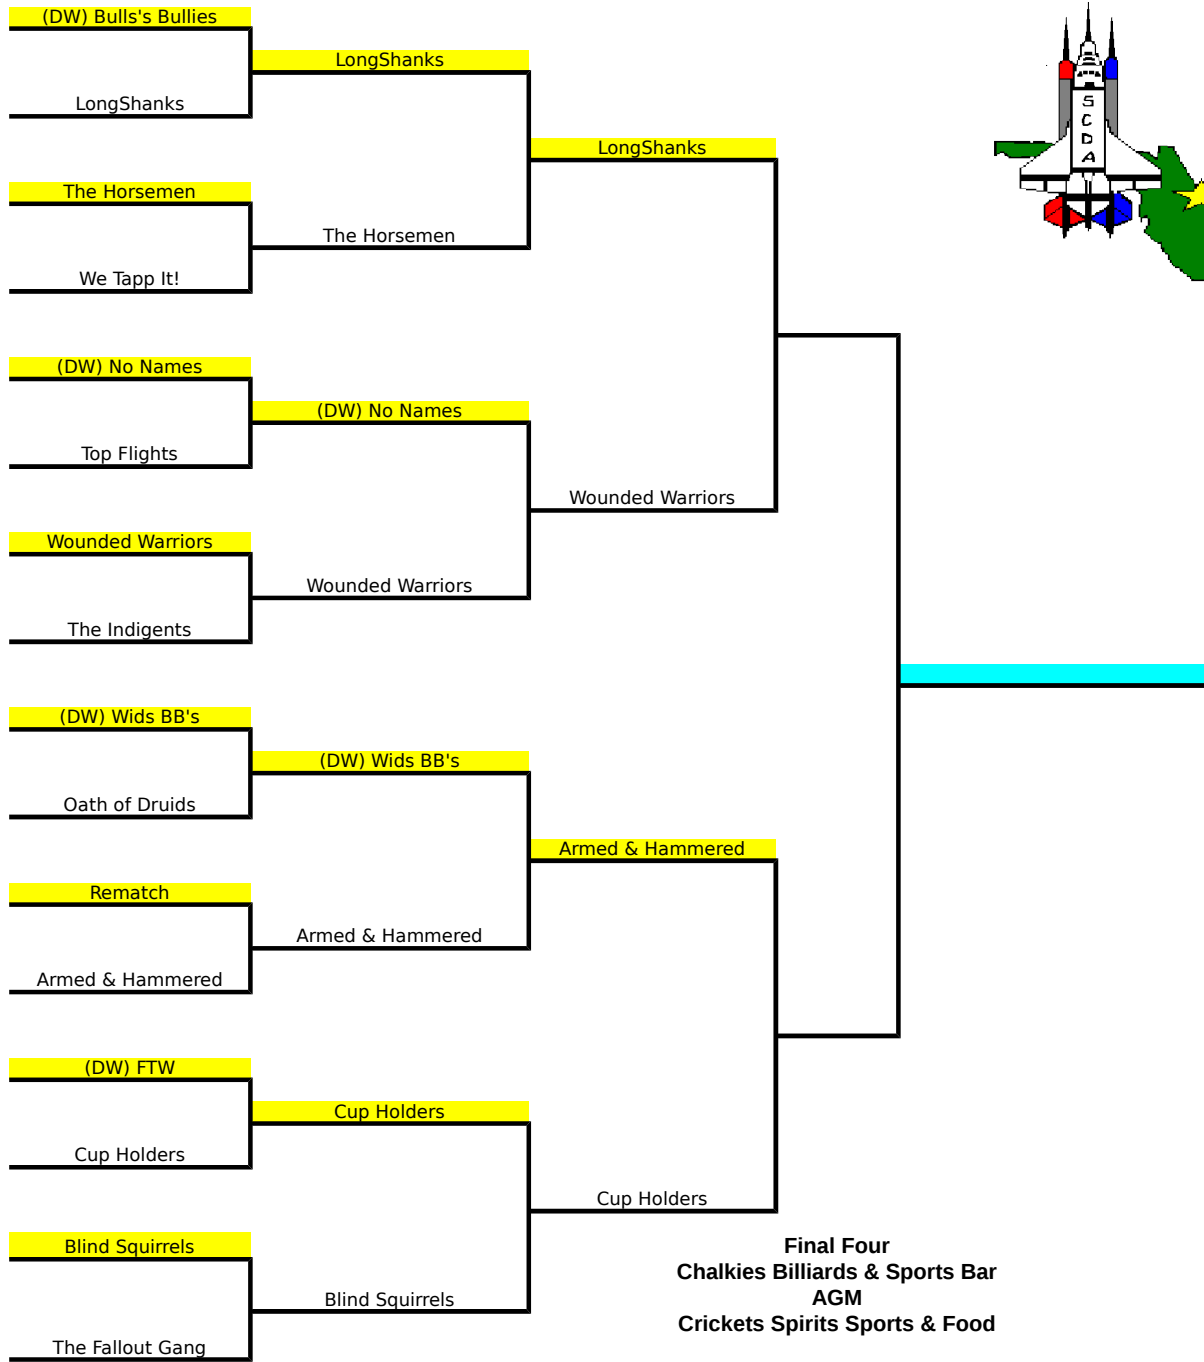

# SCDA Playoffs Summer/Fall 2013

11/13/13  
Sweet 16

11/20/13  
Elite 8

12/04/13  
Final 4  
Semifinals

Final

Champion

Home Team

(DW) - Division Winner, home field advantage throughout playoffs