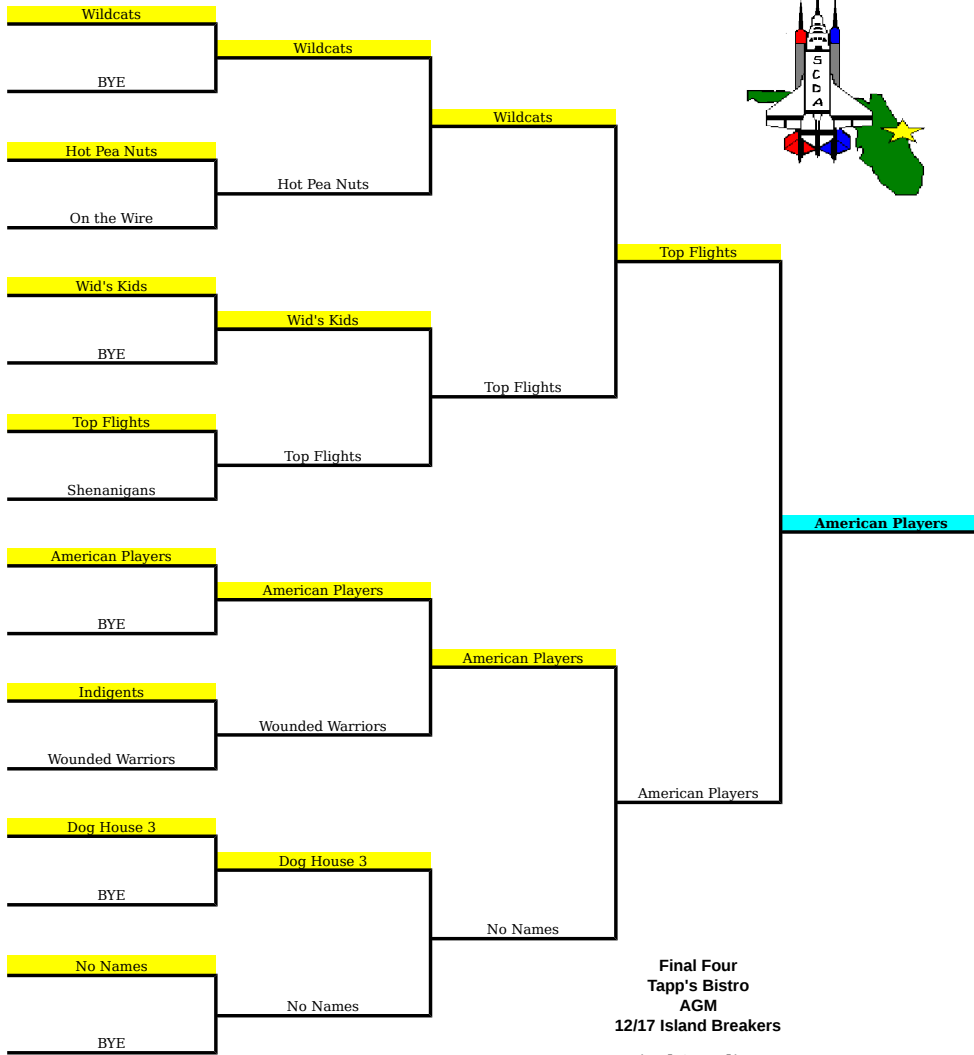

SCDA Shuttle Cup Playoffs Summer/Fall 2014

11/05/14
8:00 p.m.

11/12/14
8:00 p.m.

11/19/14
8:00 p.m.

12/03/14
8:00 p.m.

Sweet 16

Elite 8

Semifinal

Final

Champion

Final Four
Tapp's Bistro
AGM
12/17 Island Breakers

Final Standings
1st - American Players
2nd - Top Flights
3rd - No Names
4th -

(DW) - Division Winner, home field advantage throughout playoffs