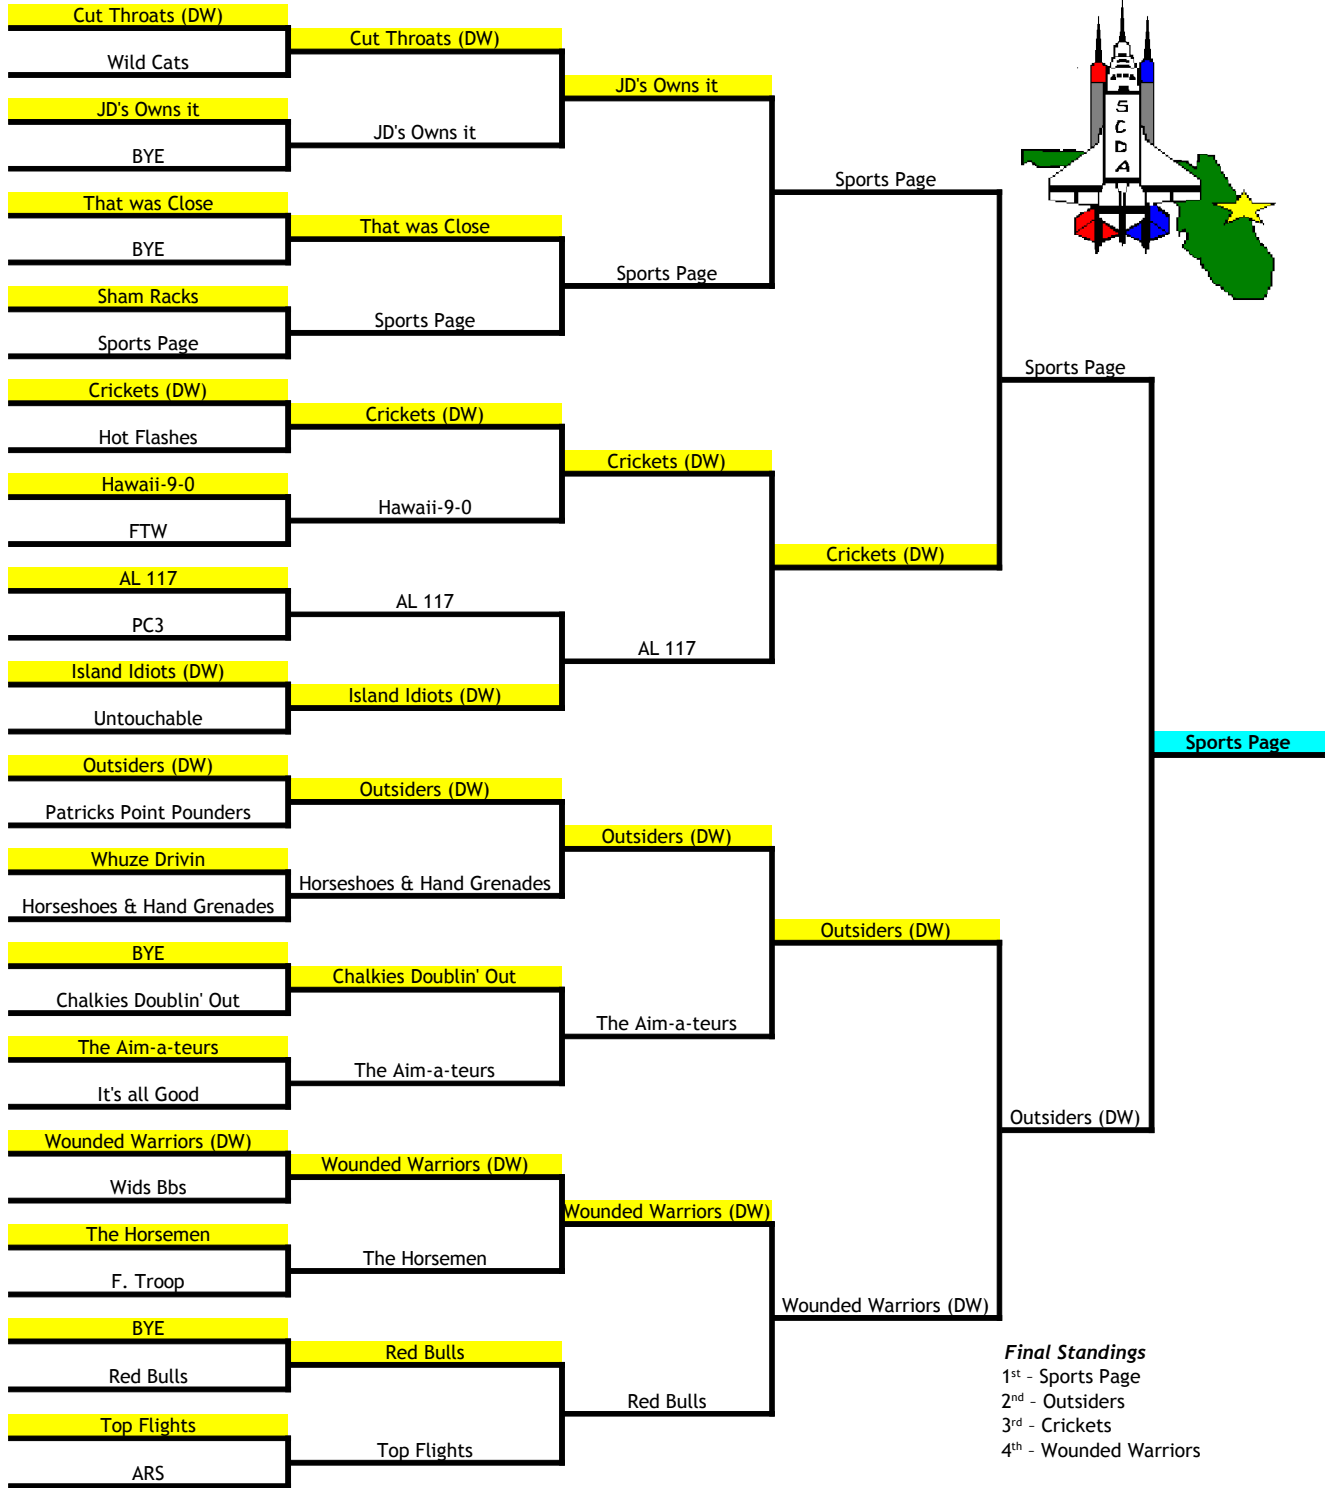

SCDA Playoffs Winter/Spring 2011

(5/18/2011)
Round of 32

(5/25/2011)
Sweet 16

(6/1/2011)
Elite 8

Final 4
Semifinals

Final

Champion

Home Team

(DW) - Division Winner, home field advantage throughout playoffs