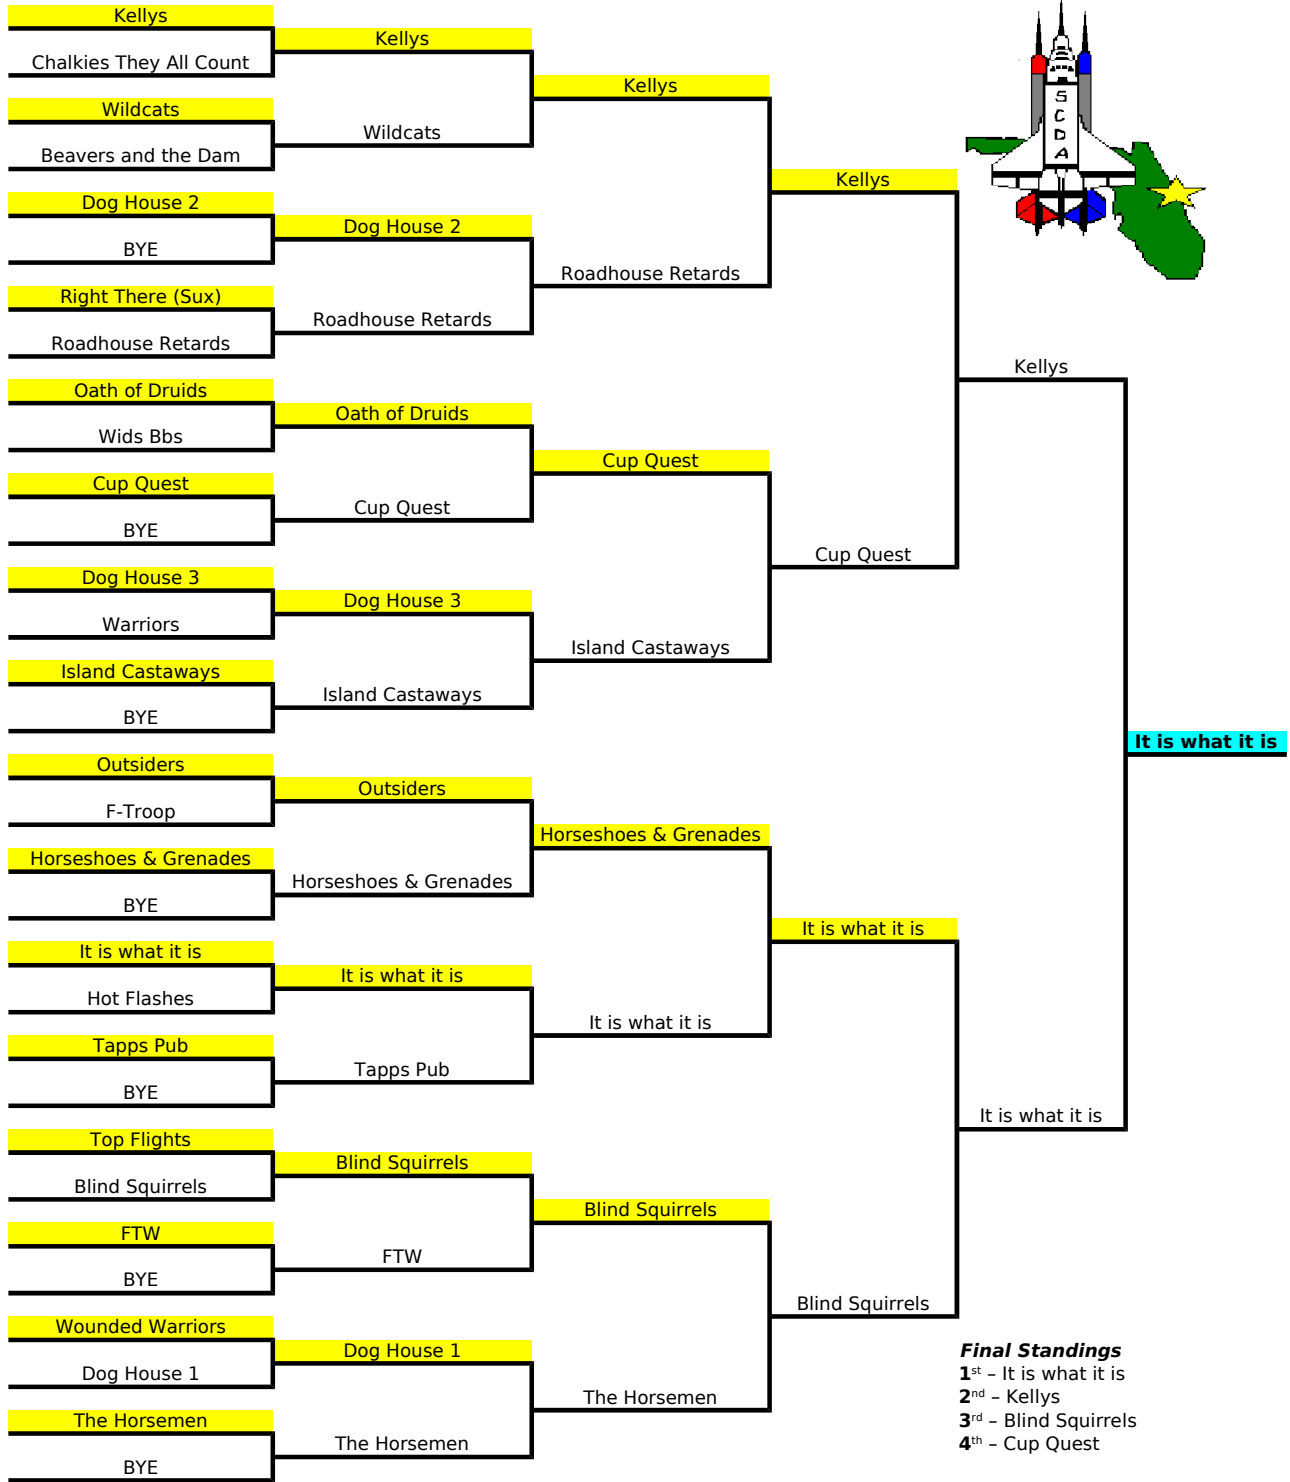

# SCDA Playoffs Winter/Spring 2012

**05/16/12**  
Round of 32

**05/23/12**  
Sweet 16

**05/30/12**  
Elite 8

**06/06/12**  
Semifinals

**06/13/12**  
Final (Tapps Pub & Bistro)

Home Team  
 (DW) - Division Winner, home field advantage throughout playoffs