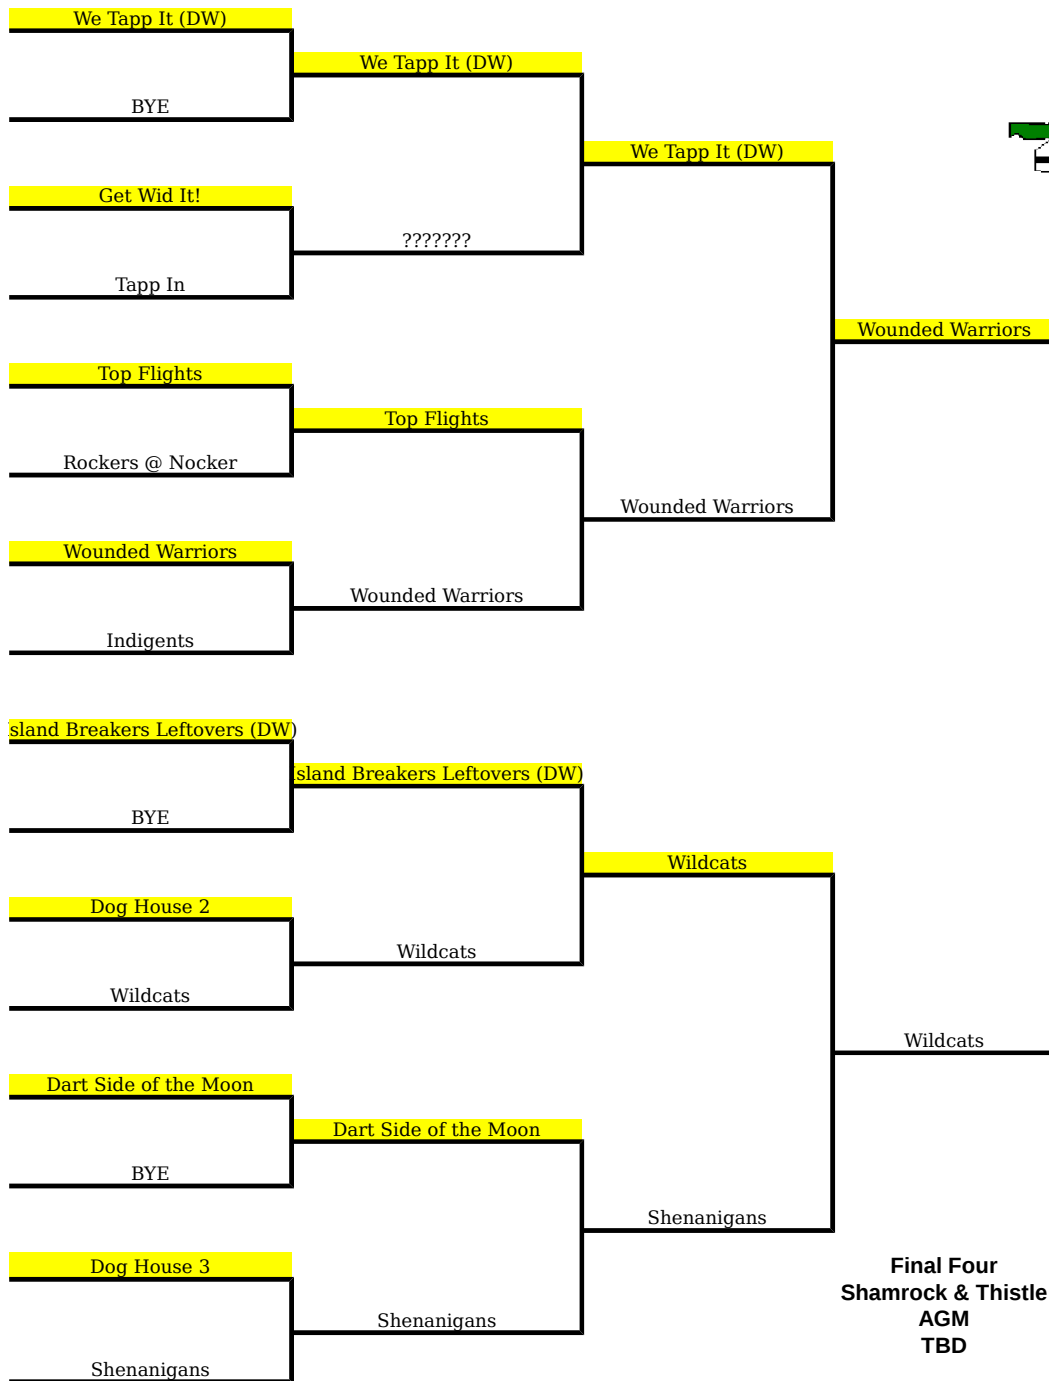

SCDA Shuttle Cup Playoffs Winter/Spring 2014

05/07/14
8:00 p.m.

05/14/14
8:00 p.m.

05/21/14
8:00 p.m.

05/28/14
8:00 p.m.

Sweet 16

Elite 8

Semifinal

Final

Champion

Final Four
Shamrock & Thistle
AGM
TBD
Final Standings

(DW) - Division Winner, home field advantage throughout playoffs