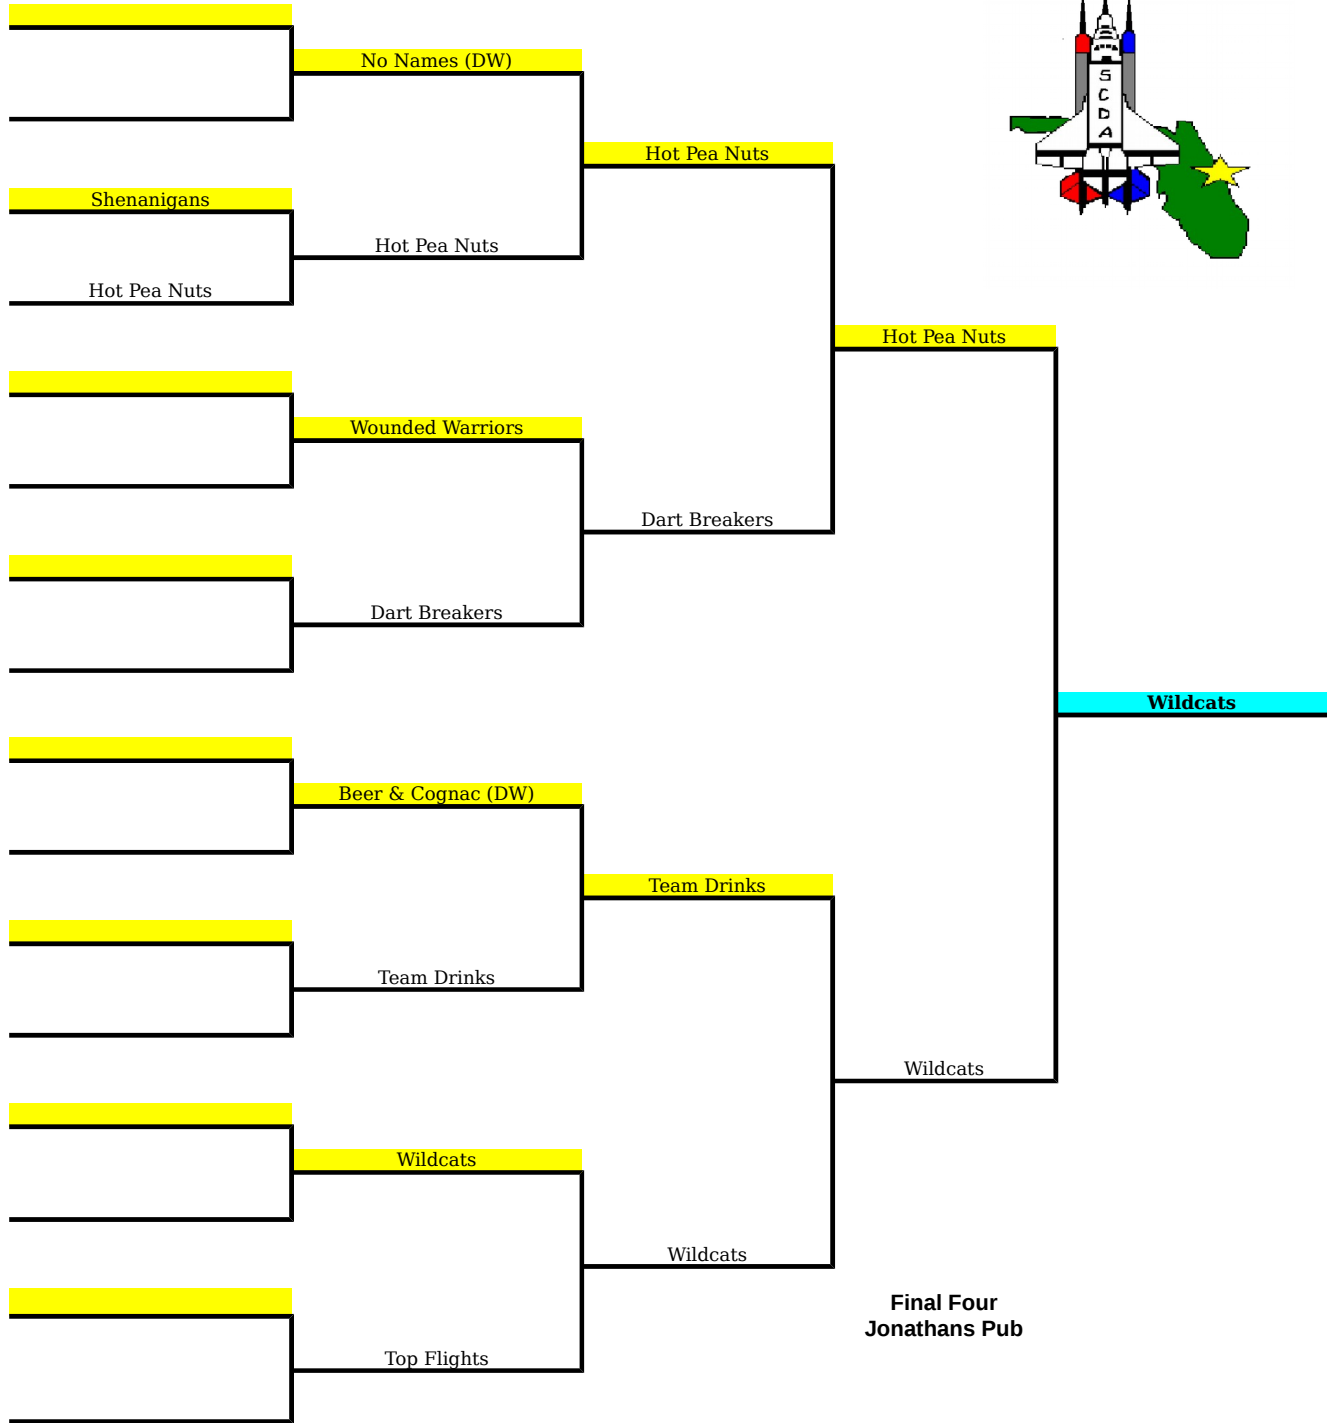

# SCDA Shuttle Cup Playoffs Winter/Spring 2015

05/20/15  
8:00 p.m.

05/27/15  
8:00 p.m.

06/03/15  
7:00 p.m.

Sweet 16

Elite 8

Semifinal

Final

Champion

**Final Standings**  
 1<sup>st</sup> - Wildcats  
 2<sup>nd</sup> - Hot Pea Nuts  
 3<sup>rd</sup> - Dart Breakers  
 4<sup>th</sup> - Team Drinks

(DW) - Division Winner, home field advantage throughout playoffs