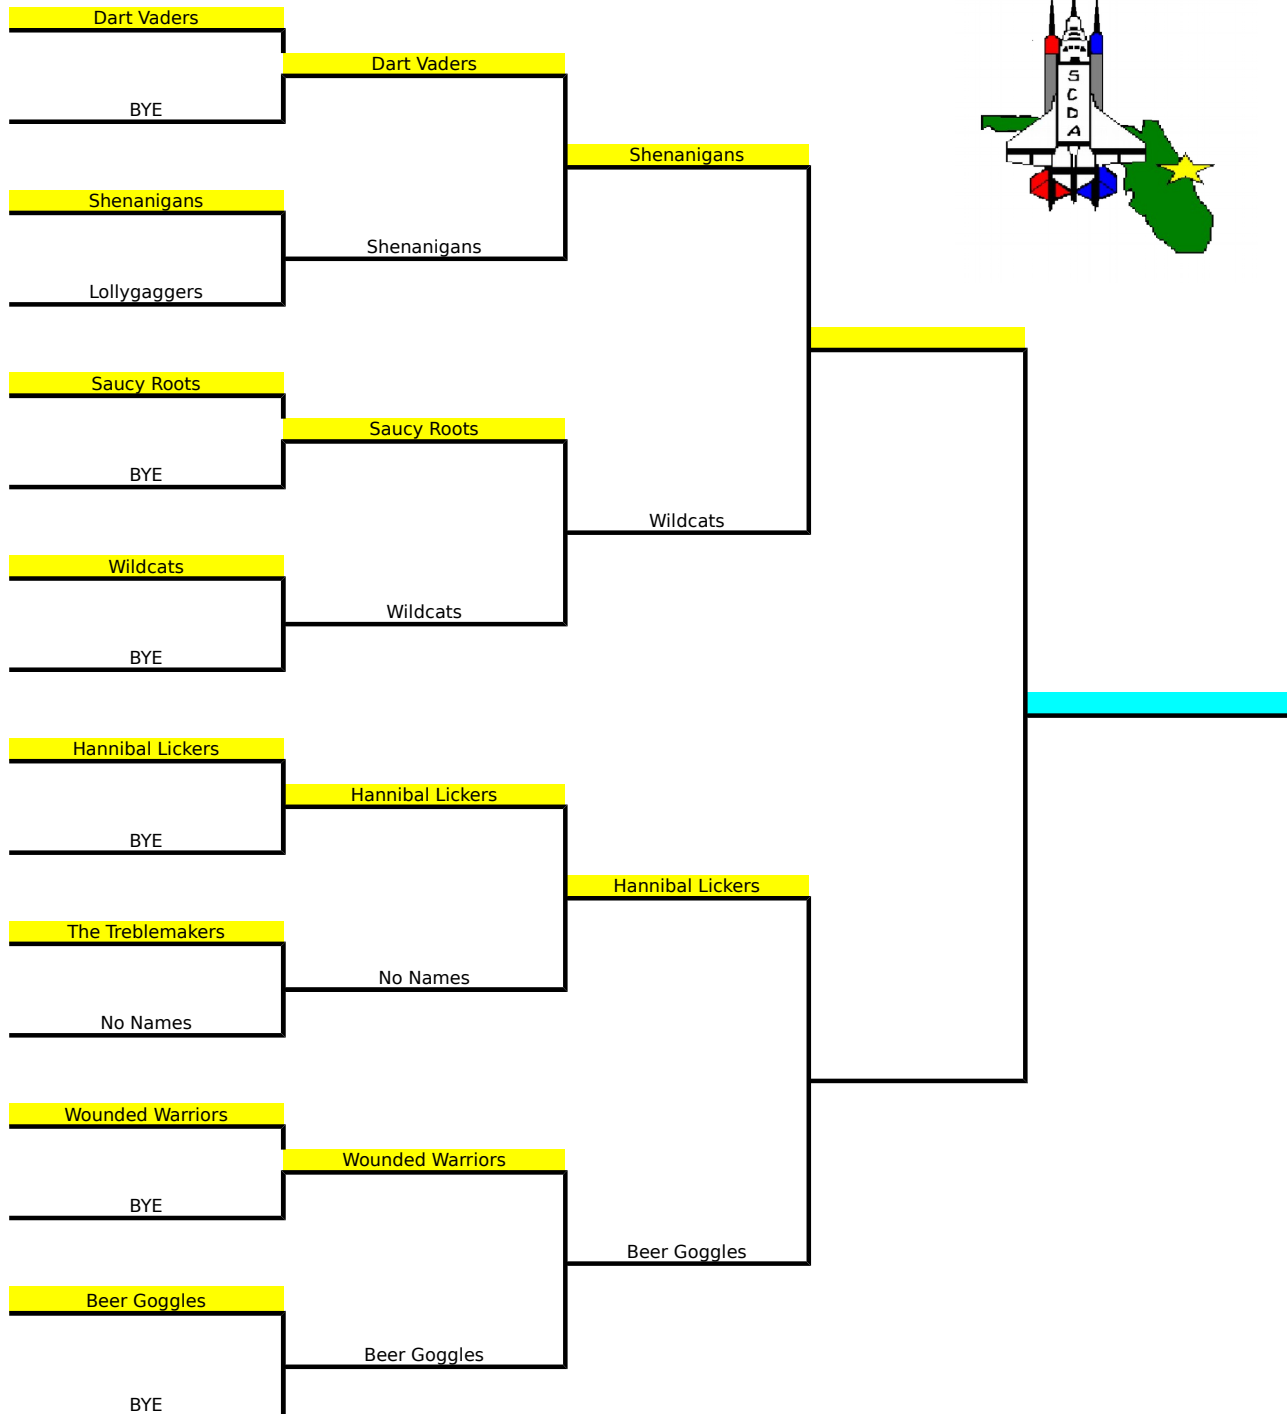

SCDA Shuttle Cup Playoffs Winter/Spring 2016

05/11/16
8:00 p.m.

05/18/16
8:00 p.m.

06/01/16
7:00 p.m.

Sweet 16

Elite 8

Semifinal

Final

Champion

Final Standings
Champions -
Runners-Up -
3rd Place -
4th Place -

(DW) - Division Winner, home field advantage throughout playoffs