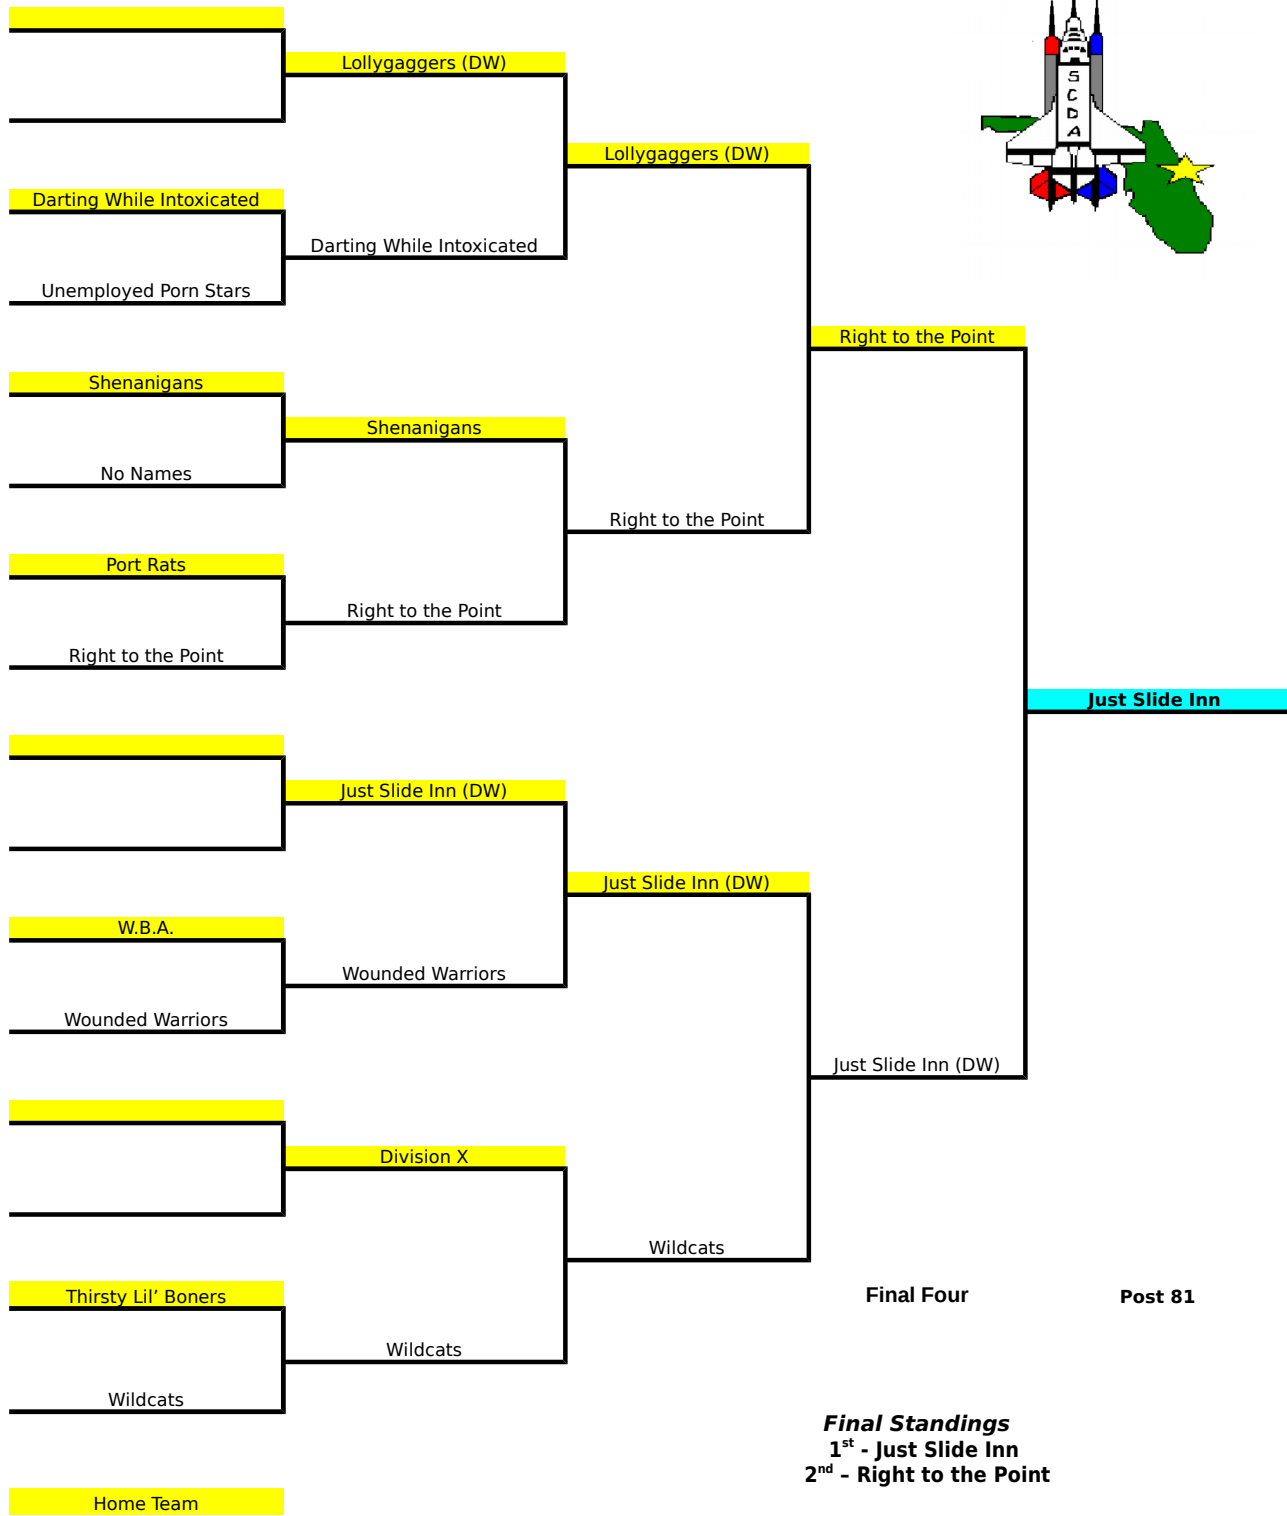

SCDA Atlantis Cup Playoffs Winter/Spring 2018

05/30/18
8:00 p.m.

06/06/18
8:00 p.m.

06/13/18
8:00 p.m.

06/20/18
8:00 p.m.

Sweet 16

Elite 8

Semifinal

Final

Champion

(DW) - Division Winner, home field advantage throughout playoffs